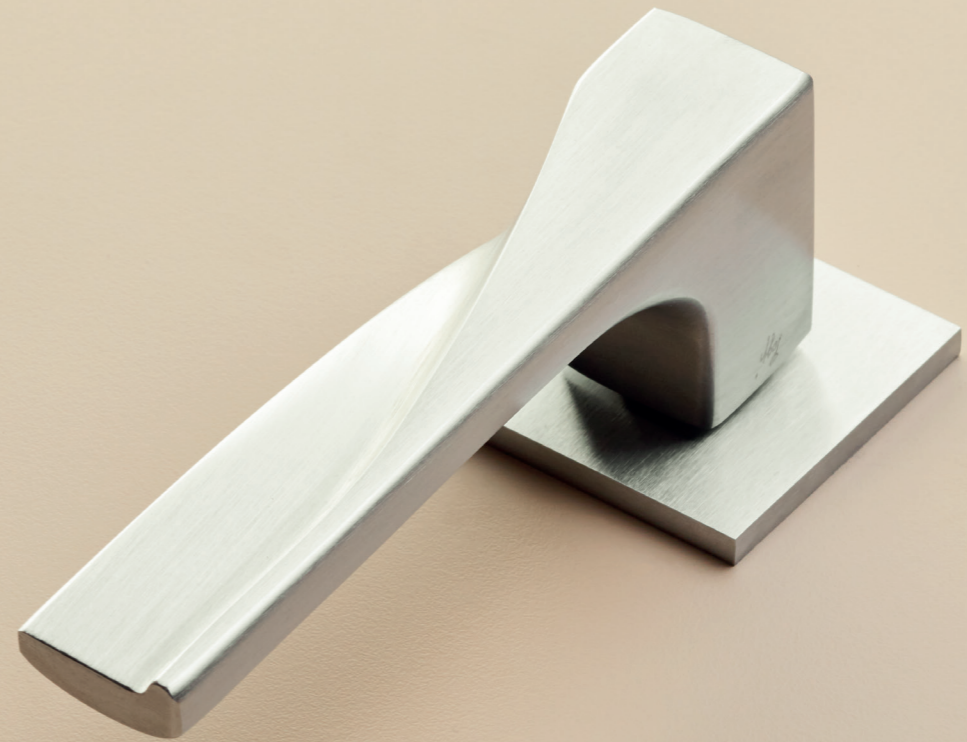

# silvyana

made in italy

**52/41**  
OCS

Ottone / Brass

 **OCS**  
Power cromo satinato  
Power satin chrome

 **ONO**  
Nero  
Black

 **CCS**  
Cromo - Power cromo satinato  
Chrome - Power satin chrome

 **NSV**  
Nickel sabbiato opaco  
Matt sandblasted nickel