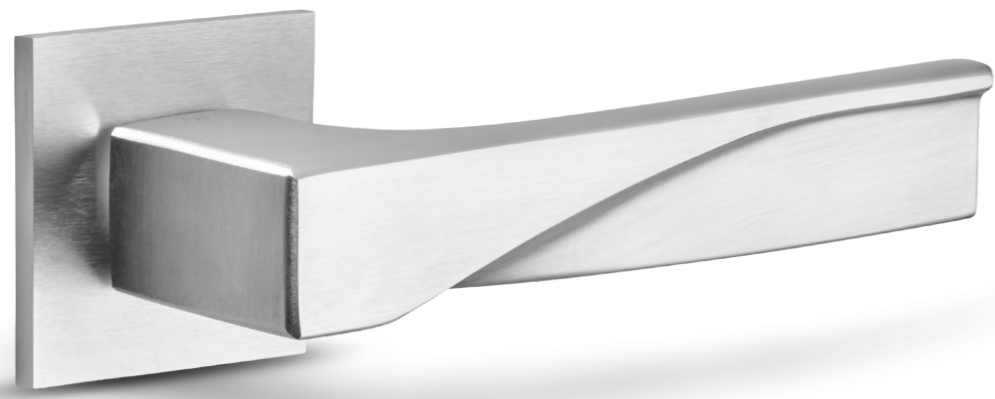

# silvyana

made in italy

**52/41**  
OCS

Ottone / Brass

 **OCS**  
Power cromo satinato  
Power satin chrome

 **ONO**  
Nero  
Black

 **CCS**  
Cromo - Power cromo satinato  
Chrome - Power satin chrome

 **NSV**  
Nickel sabbiato opaco  
Matt sandblasted nickel