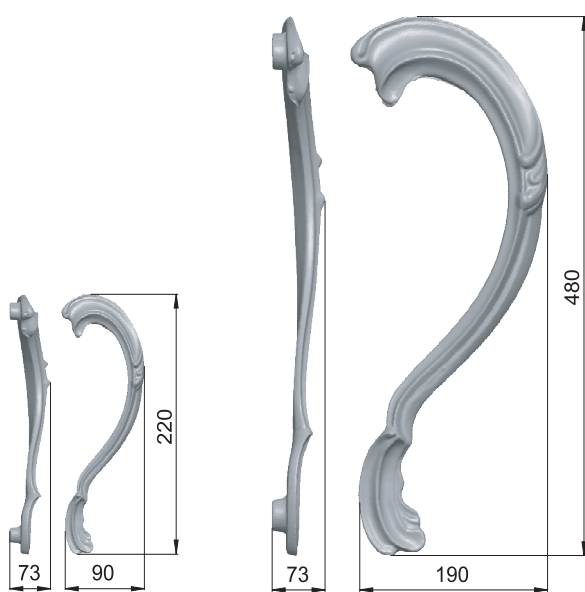

orma

made in italy

602MN
BSO

Ottone / Brass

OLV
Lucido
Polished

BSO
Bronzo sabbato opaco
Matt sandblasted bronze

ASI
Argento antico
Antic silver

ORO
Placcato oro 24K
Gold plated 24K

Disponibile destro o sinistro /
Available right or left sided