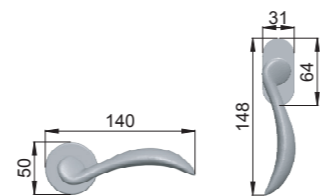

40/B
SO

Ottone / Brass

-  **OLV**
Lucido
Polished
-  **SO**
Sabbato opaco
Matt sandblasted
-  **OCS**
Power cromo satinato
Power satin chrome

-  **BSO**
Bronzo sabbato opaco
Matt sandblasted bronze
-  **BA**
Bronzo antico scuro
Dark antique bronze