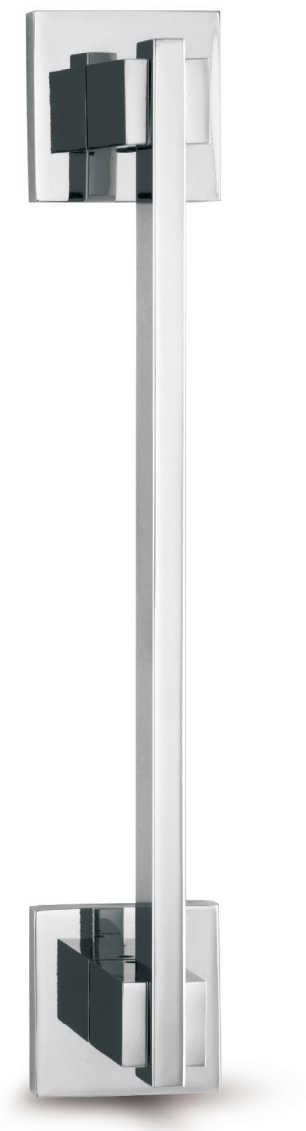

# denise

made in italy

**11MN**  
OC

Ottone / Brass

**OCS**  
Power cromo satinato  
*Power satin chrome*

**OC**  
Power cromo lucido  
*Power polished chrome*

**ONO**  
Nero  
*Black*