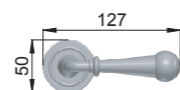

**63**  
OLV+P1

Ottone / Brass

**OLV+P1**  
Lucido  
Polished

**BSO+P10**  
Bronzo sabbato opaco  
Matt sandblasted bronze

**BA+P10**  
Bronzo antico scuro  
Dark antique bronze

**OLDBR+P10**  
Ottone invecchiato  
Old brass

**NSV+P1**  
Nickel sabbato opaco  
Matt sandblasted nickel

**63PL**  
BA+P10 2131

**P1** = porcellana bianca / white porcelain  
**P10** = porcellane beige / beige porcelain