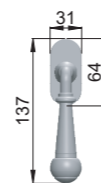

**63**  
OLV+P1

Ottone / Brass

**OLV+P1**  
Lucido  
Polished

**BSO+P10**  
Bronzo sabbato opaco  
Matt sandblasted bronze

**BA+P10**  
Bronzo antico scuro  
Dark antique bronze

**OLDBR+P10**  
Ottone invecchiato  
Old brass

**NSV+P1**  
Nickel sabbato opaco  
Matt sandblasted nickel

**63PL**  
BA+P10 2131

**P1** = porcellana bianca / white porcelain  
**P10** = porcellane beige / beige porcelain