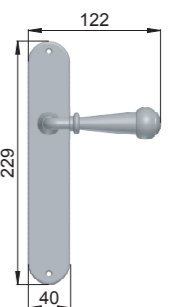

**63**  
OLV+P1

Ottone / Brass

**OLV+P1**  
Lucido  
Polished

**BSO+P10**  
Bronzo sabbato opaco  
Matt sandblasted bronze

**BA+P10**  
Bronzo antico scuro  
Dark antique bronze

**OLDBR+P10**  
Ottone invecchiato  
Old brass

**NSV+P1**  
Nickel sabbato opaco  
Matt sandblasted nickel

**63PL**  
BA+P10 2131

**P1** = porcellana bianca / white porcelain  
**P10** = porcellane beige / beige porcelain