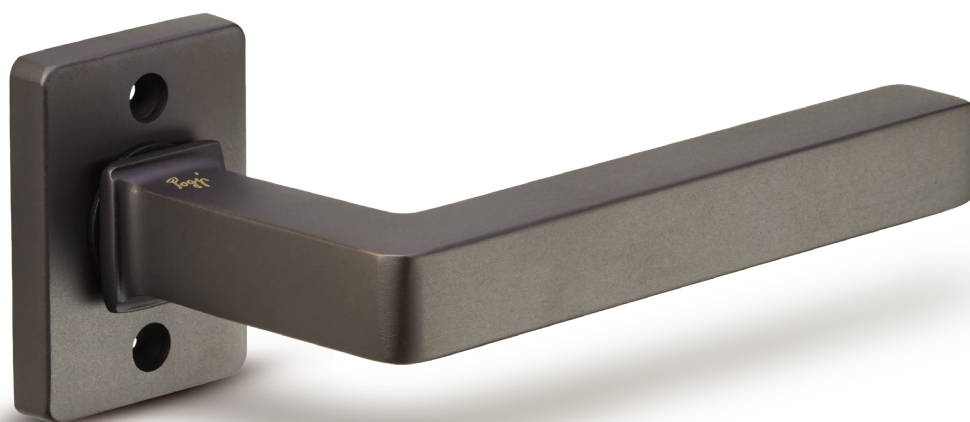

# angela

made in italy

**80**  
BA

Ottone / Brass

**OLV**  
Lucido  
*Polished*

**ONV**  
Nickel lucido  
*Polished nickel*

**BSO**  
Bronzo sabbato opaco  
*Matt sandblasted bronze*

**NSV**  
Nickel sabbato opaco  
*Matt sandblasted nickel*

**BA**  
Bronzo antico scuro  
*Dark antique bronze*