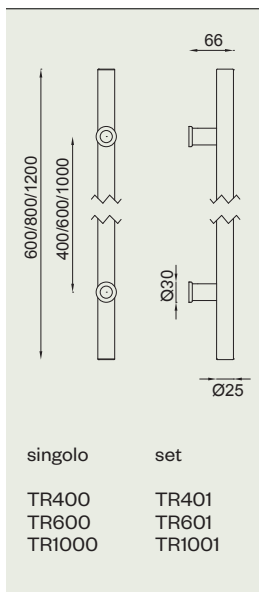

tube round

design: Dnd
technical division

Ottone
Brass

made in italy

-  **PCS**
Power cromo satinato
Power satin chrome
-  **ONO**
Nero
Black
-  **PGS | forte® ***
Grafite satinato
Satin graphite
-  **PVD-SG | forte® ***
Oro antico satinato
Antique satin gold

* **Finitura disponibile
solo per art. TR400 e TR401**
*Finish available only on
art. TR400 and TR401*

386-

dnd22-23