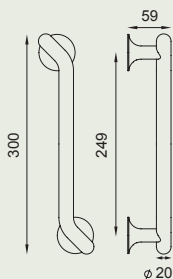

# pod

NEW

Ottone stampato a caldo  
*Hot stamped brass*

design:  
**Holscher Design**

made in italy

-  **OLV**  
Lucido  
*Polished*
-  **OC**  
Power cromo lucido  
*Power polished chrome*
-  **PCS**  
Power cromo satinato  
*Power satin chrome*
-  **ONO**  
Nero  
*Black*
-  **PVD-BG | forte®**  
Oro antico lucido  
*Antique bright gold*
-  **PVD-SG | forte®**  
Oro antico satinato  
*Antique satin gold*
-  **PGS | forte®**  
Grafite satinato  
*Satin graphite*

PD27 - singolo  
PD28 - set

360-

dnd22-23