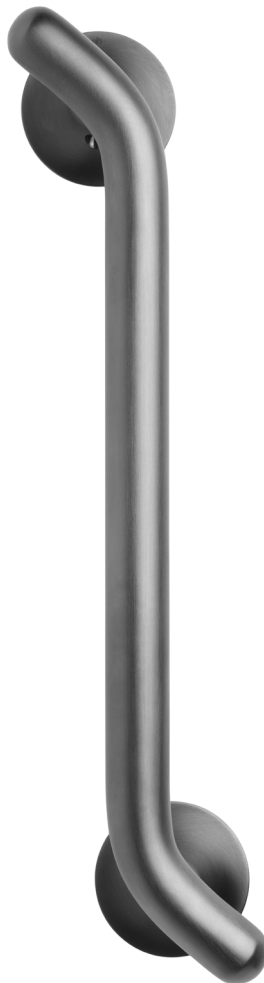

# pod

NEW

Ottone stampato a caldo  
*Hot stamped brass*

design:  
**Holscher Design**

made in italy

-  **OLV**  
Lucido  
*Polished*
-  **OC**  
Power cromo lucido  
*Power polished chrome*
-  **PCS**  
Power cromo satinato  
*Power satin chrome*
-  **ONO**  
Nero  
*Black*
-  **PVD-BG | forte®**  
Oro antico lucido  
*Antique bright gold*
-  **PVD-SG | forte®**  
Oro antico satinato  
*Antique satin gold*
-  **PGS | forte®**  
Grafite satinato  
*Satin graphite*

PD27 - singolo  
PD28 - set

360-

dnd22-23