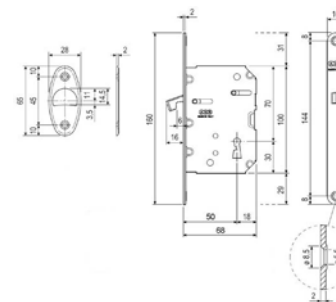

SD521
set rosette incasso
con frontale
*sliding door handle set
with flush pull hole*

SD523
set rosette incasso con
nottolino q.8 mm. con
frontale
*sliding door handle set
with turn and release
8 mm square
spindle and flush
pull hole*

ginkgo quadra

design:
Giulio Iacchetti

made in italy

Ottone e zama
Brass and zamak

SD525
set rosette incasso foro chiave con
frontale + serratura
*sliding door handle set key hole with
flush pull hole + lock*

SE107

SD526
set rosette incasso con nottolino q.8 mm
con frontale +serratura
*sliding door handle set with turn and
release 8 mm square spindle with flush
pull hole + lock*

SE108