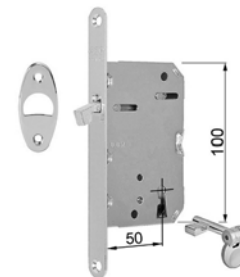

ginkgo quadra

design:
Giulio Iacchetti

made in italy

Ottone e zama
Brass and zamak

2189
frontale per scorrevole
*sliding door flush
pull hole*

SD520
rosetta incasso
sliding door handle

SD520P
rosetta incasso
foro chiave
*sliding door handle
key hole*

SD521
set rosette incasso
con frontale
*sliding door handle set
with flush pull hole*

SD523
set rosette incasso con
nottolino q.8 mm. con
frontale
*sliding door handle set
with turn and release
8 mm square
spindle and flush
pull hole*

ginkgo quadra

design:
Giulio Iacchetti

made in italy

Ottone e zama
Brass and zamak

SD525
set rosette incasso foro chiave con
frontale + serratura
*sliding door handle set key hole with
flush pull hole + lock*

SE107

SD526
set rosette incasso con nottolino q.8 mm
con frontale +serratura
*sliding door handle set with turn and
release 8 mm square spindle with flush
pull hole + lock*

SE108