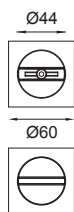

ginkgo quadra

design:
Giulio Iacchetti

made in italy

Ottone e zama
Brass and zamak

2189
frontale per scorrevole
*sliding door flush
pull hole*

SD520
rosetta incasso
sliding door handle

SD520P
rosetta incasso
foro chiave
*sliding door handle
key hole*

SD521
set rosette incasso
con frontale
*sliding door handle set
with flush pull hole*

SD523
set rosette incasso con
nottolino q.8 mm. con
frontale
*sliding door handle set
with turn and release
8 mm square
spindle and flush
pull hole*

SE107

SD526
set rosette incasso con nottolino q.8 mm
con frontale +serratura
*sliding door handle set with turn and
release 8 mm square spindle with flush
pull hole + lock*

SE108