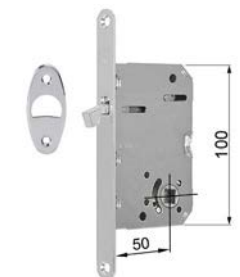

ginkgo quadra

design:
Giulio Iacchetti

made in italy

Ottone e zama
Brass and zamak

2189
frontale per scorrevole
*sliding door flush
pull hole*

SD520
rosetta incasso
sliding door handle

SD520P
rosetta incasso
foro chiave
*sliding door handle
key hole*

SD521
set rosette incasso
con frontale
*sliding door handle set
with flush pull hole*

SD523
set rosette incasso con
nottolino q.8 mm. con
frontale
*sliding door handle set
with turn and release
8 mm square
spindle and flush
pull hole*

ginkgo quadra

design:
Giulio Iacchetti

made in italy

Ottone e zama
Brass and zamak

SD525
set rosette incasso foro chiave con
frontale + serratura
*sliding door handle set key hole with
flush pull hole + lock*

SE107

SD526
set rosette incasso con nottolino q.8 mm
con frontale +serratura
*sliding door handle set with turn and
release 8 mm square spindle with flush
pull hole + lock*

SE108