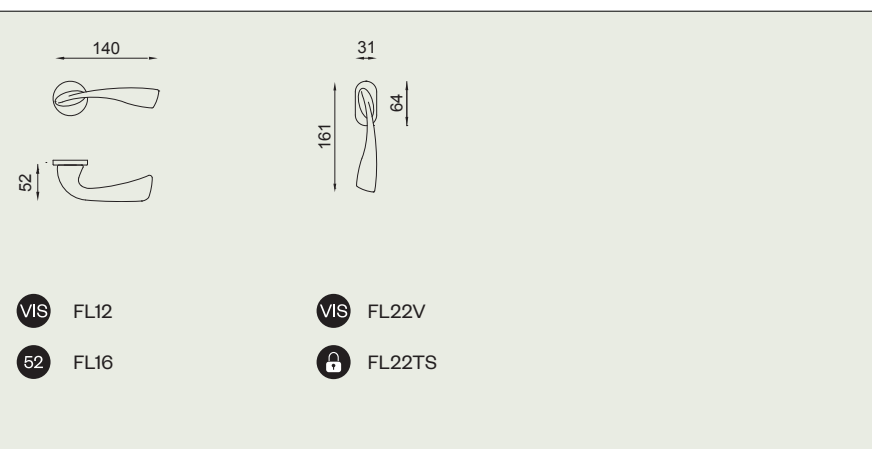

FL16
OLV

306-

dnd22-23