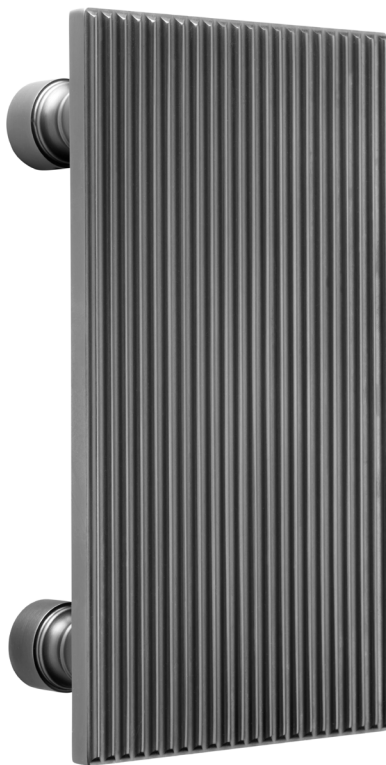

eleonora

NEW

design:
Marco Pisati

Ottone forgiato
Forged brass

made in italy

OGH
Bronzo satinato opaco
Matt satin bronze

ONV
Nickel lucido
Polished nickel

PVD-BG | forte®
Oro antico lucido
Antique bright gold

PVD-SG | forte®
Oro antico satinato
Antique satin gold

PGS | forte®
Grafite satinato
Satin graphite

364-

dnd22-23

eleonora NEW

Ottone forgiato
Forged brass

design:
Marco Pisati

made in italy

OGH

Bronzo satinato opaco
Matt satin bronze

ONV

Nickel lucido
Polished nickel

PVD-BG | forte®

Oro antico lucido
Antique bright gold

PVD-SG | forte®

Oro antico satinato
Antique satin gold

PGS | forte®

Grafite satinato
Satin graphite

EL29 - singolo
EL30 - set