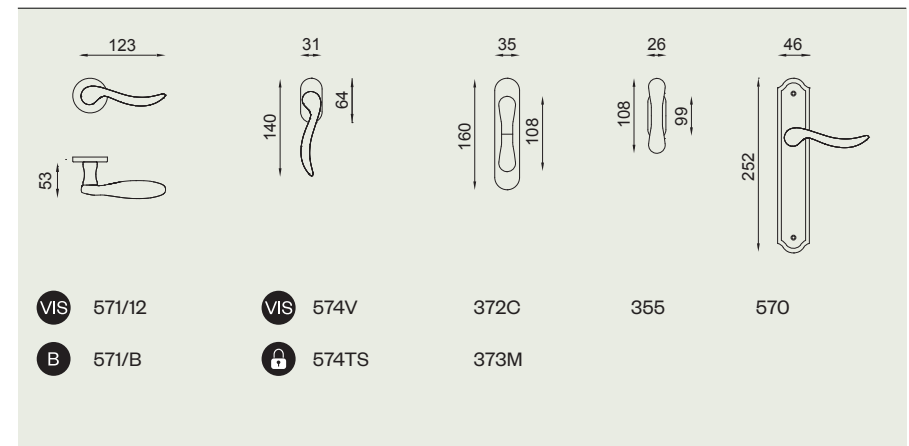

dnd22-23

327