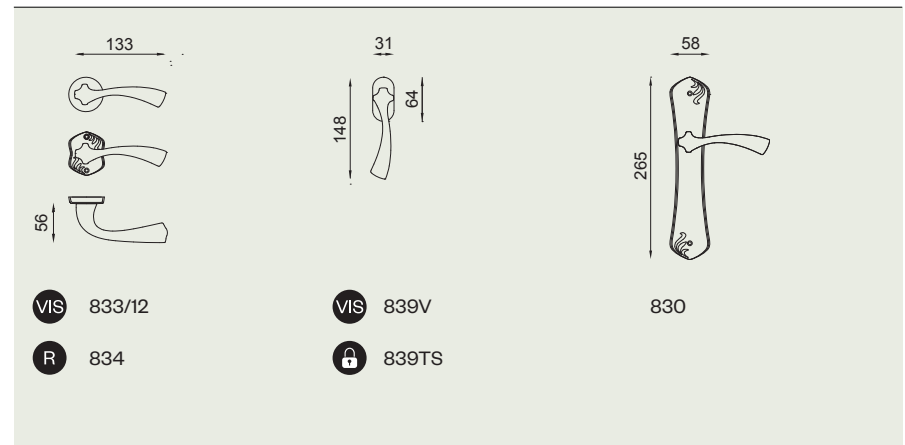

833/12
BSS

338-

Ottone stampato a caldo
Hot stamped brass

OLV
Lucido
Polished

OGH
Bronzo satinato opaco
Matt satin bronze

BSS
Bronzo scuro sfumato
Shaded dark bronze