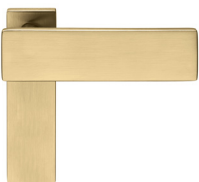

*A solution of essential  
sculptural force:  
the figure becomes  
primeval through  
the transformation  
of the two traditional  
functional elements,  
the grip and the  
plate, into a pair  
of slender  
parallelepipeds,  
perfectly equal.*

**forte® - PGS**  
PVD grafite satinato  
Satin graphite PVD

**forte® - PVD-SG**  
PVD oro antico satinato  
Antique satin gold PVD

DU10

 VIS DU25V

 DU25TS

DUE

La sovrapposizione di due sottili parallelepipedi tra loro uguali genera un elegante elemento geometrico sulla porta.